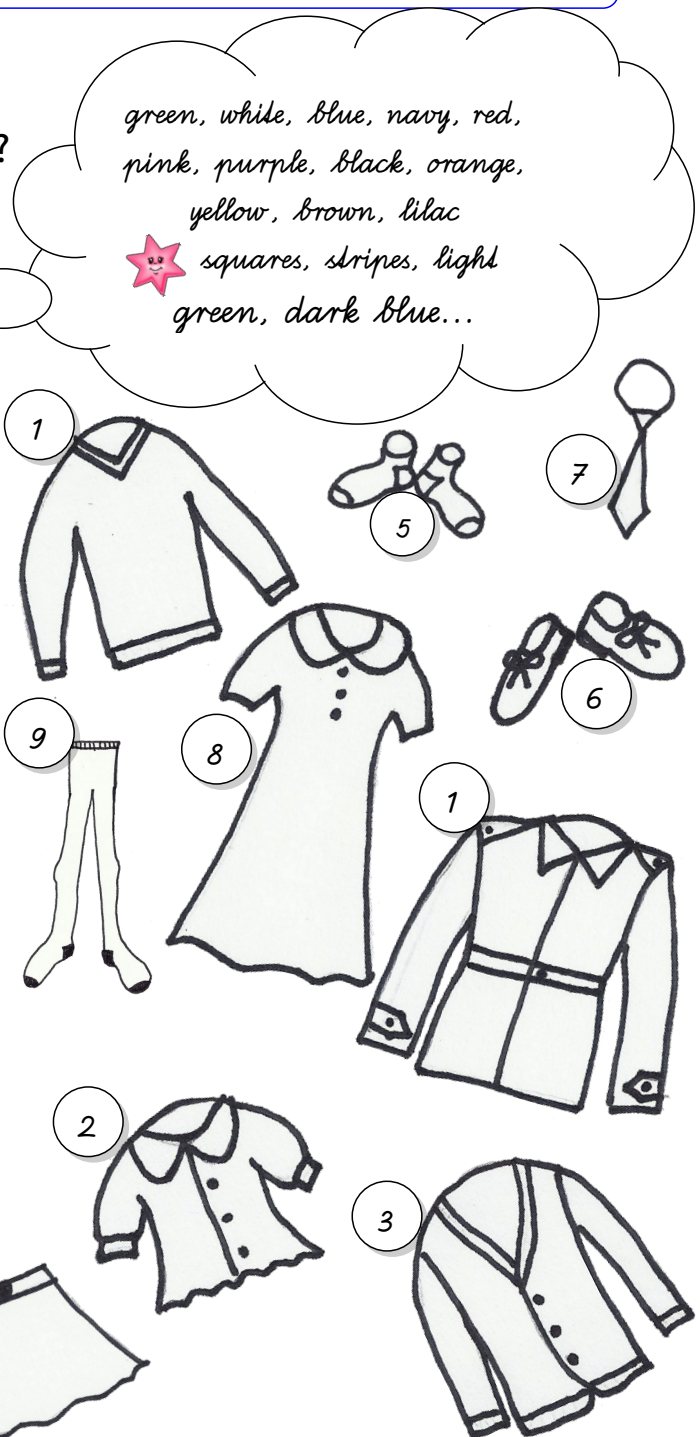

# School uniforms girls

*Strawberry Hill Primary School*

- 1 Look at the school website of „Strawberry Hill Primary School“.
- 2 Find the name of the school.

NAME: Strawberry Hill Primary School

CITY: London SOURCE: school website

- 3 What does their school uniform look like? Fill in the missing information.

CLOTHES		COLOURS
sweater jumper	1	red
shirt blouse polo shirt	2	white
blazer cardigan coat	3	dark blue
skirt	4	grey
socks	5	white
shoes	6	black
tie	7	_____
dress	8	red
lights	9	black
sandals	10	black

- 4 Fill in the missing numbers.

★ Colour in the pictures.

4